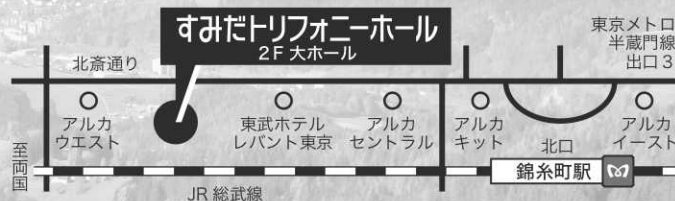

The 69th Regular Concert

Monday, July 17, 2023 at 13:30 (Doors open at 12:45)

SUMIDA TRIPHONY HALL Main Hall

5 min. walk from Kinshicho Sta. on JR(North Exit) /
Tokyo Metro(Exit 3)

¥2,000 all seats reserved

Available at SUMIDA TRIPHONY HALL

Ticket Center 03-5608-1212